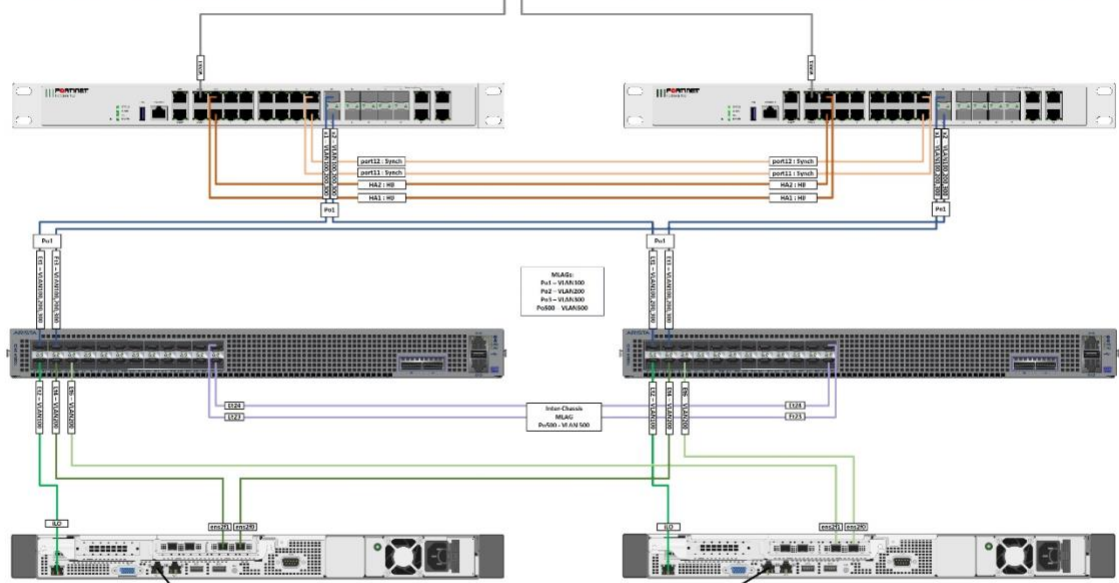

Internet

ISP1

Customer Demarc

- **1 GE - iLO - VLAN100**
  50.222.x.x/29 - GW
  50.222.x.x/29 - VDE1 iLO
  50.222.x.x/29 - VDE2 iLO
- **1 GE - VDE - VLAN200**
  50.222.x.x/29 - GW
  50.222.x.x/29 - VDE1 Admin
  50.222.x.x/29 - VDE2 Admin
- **1 GE - Switch - VLAN300**
  50.222.x.x/29 - GW
  50.222.x.x/29 - Sw1 Admin
  50.222.x.x/29 - Sw2 Admin
- **10 GE Optics**
  FGT - 10 GE SFP+ - Qty: 4
  Arista - 10 GE SFP+ - Qty: 12
  HP DL 20 - 10 GE SFP+ - Qty: 4
  Total Quantity: 20
- **1 GE Copper Optics**
  FGT - 1 GE Copper SFP+ - Qty: 0
  Arista - 1 GE Copper SFP+ - Qty: 2
  HP DL 20 - 1 GE Copper SFP+ - Qty: 0
  Total Quantity: 2

- **VLAN100 - iLO**
  50.222.x.x/29/29 - GW
  50.222.x.x/29/29 - VDE1 iLO
  50.222.x.x/29/29 - VDE2 iLO
- **VLAN200 - Admin**
  50.222.x.x/29/29 - GW
  50.222.x.x/29/29 - VDE1 Admin
  50.222.x.x/29/29 - VDE2 Admin
- **VLAN300 - Switch**
  50.222.x.x/29 - GW
  50.222.x.x/29 - Sw1 Admin
  50.222.x.x/29 - Sw2 Admin

Inter-Cluster
MSAG
Pvt000 - VLAN 500

Customer Demarc