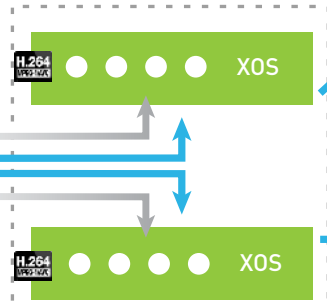

# SOLUTION OVERVIEW

All channels transmitted as AVC and transcoded to MPEG-2 at the sites

Horizontal  
Vertical

Each XOS connected to all 6 transponders via 2 physical RF connections